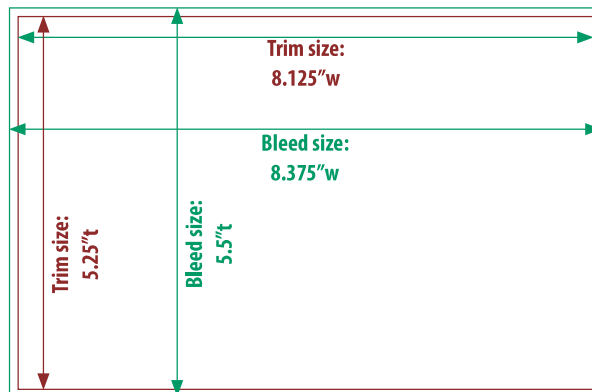

### FULL PAGE AD EXAMPLE

Trim size: 8.125" w X 10.875" t

Bleed size: 8.375" w X 11.125" t

### HALF PAGE AD EXAMPLE

Trim size: 8.125" w X 5.25" t

Bleed size: 8.375" w X 5.5" t

### THIRD PAGE AD EXAMPLE

Trim size: 8.125" w X 3.625" t

Bleed size: 8.375" w X 3.25" t