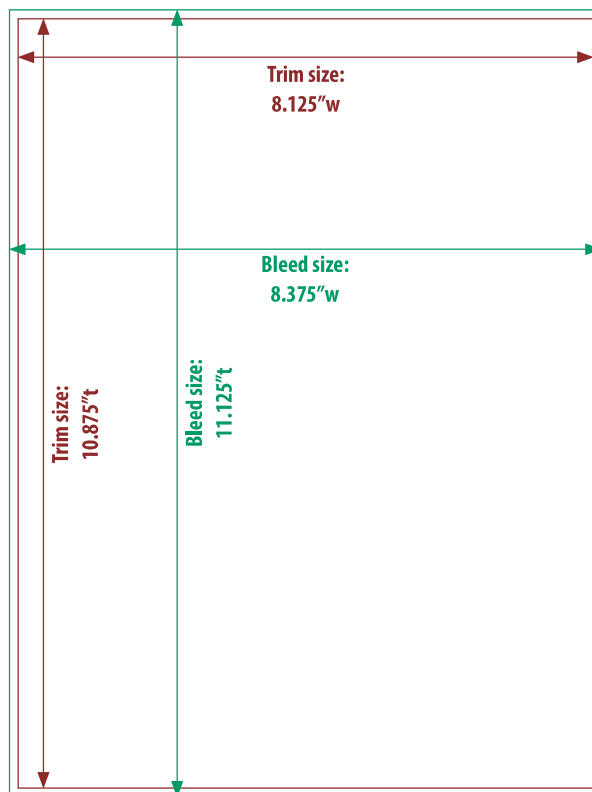

### BLEED/NON-BLEED ADS

*What is a bleed ad?*

A bleed ad allows the image or colors to run off the edges of the page. The size of the ad itself is larger but you also have to add extra image (.125") on all sides to trim off during the printing process.

### FULL PAGE AD EXAMPLE

Trim size: 8.125" w X 10.875" t

Bleed size: 8.375" w X 11.125" t

### HALF PAGE AD EXAMPLE

Trim size: 8.125" w X 5.25" t

Bleed size: 8.375" w X 5.5" t

### THIRD PAGE AD EXAMPLE

Trim size: 8.125" w X 3.625" t

Bleed size: 8.375" w X 3.25" t